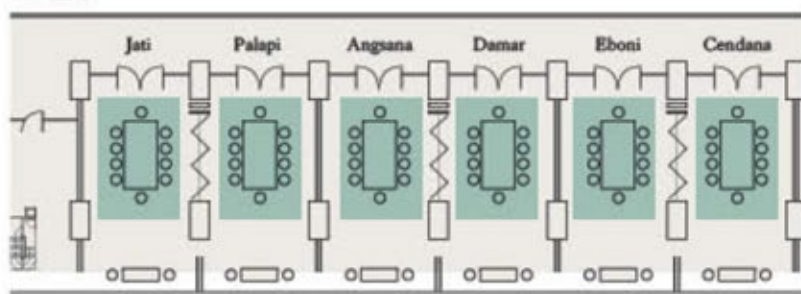

Heritage I & Heritage II

Level 16, Hotel Indonesia Kempinski Jakarta

HERITAGE II

HERITAGE I

ROOM	FLOOR AREA	LENGTH	WIDTH	CEILING HEIGHT	RECEPTION	BANQUET	THEATRE	CLASSROOM	U-SHAPE	BOARDROOM
	in sq m				in m	in m	in m			
Heritage I	240	46	5.5	2.6	180	140	200	150	40	60
Heritage I Function	138	26	5.5	2.6	100	80	120	90	40	60
Heritage I Pre-Function	105	20	5.5	2.6	80	60	80	60	-	-
Heritage II	116	19.6	5.5	2.6	80	60	100	42	30	33
Heritage II Function	82	15.5	5.5	2.6	50	50	60	42	30	33
Heritage II Pre-Function	36	4.1	5.5	2.6	30	10	40	-	-	-

Boardrooms

Level 2, Hotel Indonesia Kempinski Jakarta

ROOM	FLOOR AREA	LENGTH	WIDTH	CEILING HEIGHT	RECEPTION	BANQUET	THEATRE	CLASSROOM	U-SHAPE	BOARDROOM
	in sq m				in m	in m	in m			
Cendana	37.5	7.5	5	2.7	-	-	-	-	-	10
Eboni	37.5	7.5	5	2.7	-	-	-	-	-	10
Damar	37.5	7.5	5	2.7	-	-	-	-	-	10
Angsana	37.5	7.5	5	2.7	-	-	-	-	-	10
Palapi	37.5	7.5	5	2.7	-	-	-	-	-	10
Jati	37.5	7.5	5	2.7	-	-	-	-	-	10