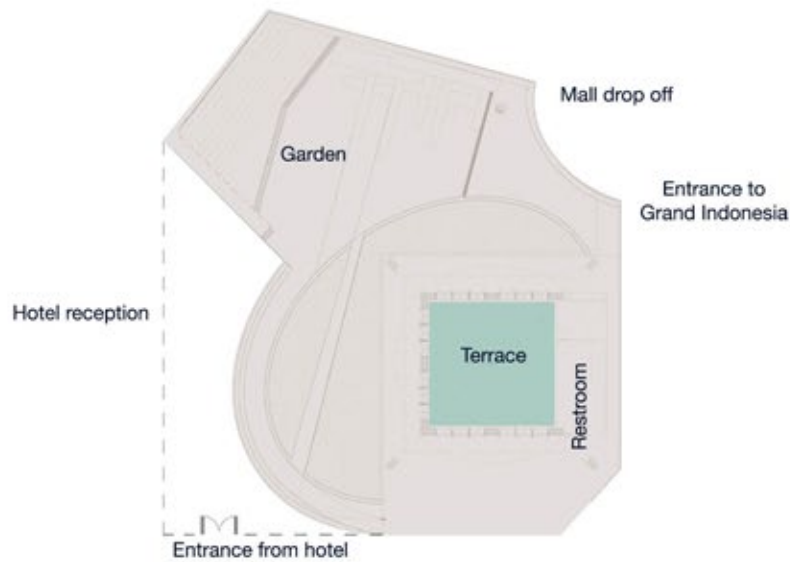

Level 11, West Mall, Grand Indonesia

ROOM	FLOOR AREA in sq m	LENGTH in m	WIDTH in m	CEILING HEIGHT in m	RECEPTION	BANQUET	THEATRE	CLASSROOM	U-SHAPE	BOARDROOM
Grand Ballroom	2700	62.6	27.5	7	3000	1000	2400	1140	-	-
Pre Function	588	62.6	9.4	7	-	-	-	-	-	-
Foyer	369	36.9	10	7	-	-	-	-	-	-
Ballroom A	430	27.5	15.7	7	500	280	470	250	70	-
Ballroom B	430	27.5	15.6	7	500	280	470	250	70	-
Ballroom C	420	27.5	15.9	7	500	280	470	250	70	-
Ballroom D	420	27.5	15.4	7	500	280	470	250	70	-

Bali Room

Lobby Level, Hotel Indonesia Kempinski Jakarta

ROOM	FLOOR AREA in sq m	LENGTH in m	WIDTH in m	CEILING HEIGHT in m	RECEPTION	BANQUET	THEATRE	CLASSROOM	U-SHAPE	BOARDROOM
Bali Room	1000	47	23.8	8	1000	350	800	400	120	-
Foyer	249	19.5	12.8	3	-	-	-	-	-	-

Ramayana Terrace

Hotel Indonesia Kempinski Jakarta

ROOM	FLOOR AREA in sq m	LENGTH in m	WIDTH in m	CEILING HEIGHT in m	RECEPTION 	BANQUET 	THEATRE 	CLASSROOM 	U-SHAPE 	BOARDROOM
Ramayana Terrace	135	11.3	11.3	9	100	80	110	60	40	-
Ramayana Garden	-	-	-	-	300	-	-	-	-	-

Heritage I & Heritage II

Level 16, Hotel Indonesia Kempinski Jakarta

HERITAGE II

HERITAGE I

ROOM	FLOOR AREA	LENGTH	WIDTH	CEILING HEIGHT	RECEPTION	BANQUET	THEATRE	CLASSROOM	U-SHAPE	BOARDROOM
	in sq m				in m	in m	in m			
Heritage I	240	46	5.5	2.6	180	140	200	150	40	60
Heritage I Function	138	26	5.5	2.6	100	80	120	90	40	60
Heritage I Pre-Function	105	20	5.5	2.6	80	60	80	60	-	-
Heritage II	116	19.6	5.5	2.6	80	60	100	42	30	33
Heritage II Function	82	15.5	5.5	2.6	50	50	60	42	30	33
Heritage II Pre-Function	36	4.1	5.5	2.6	30	10	40	-	-	-