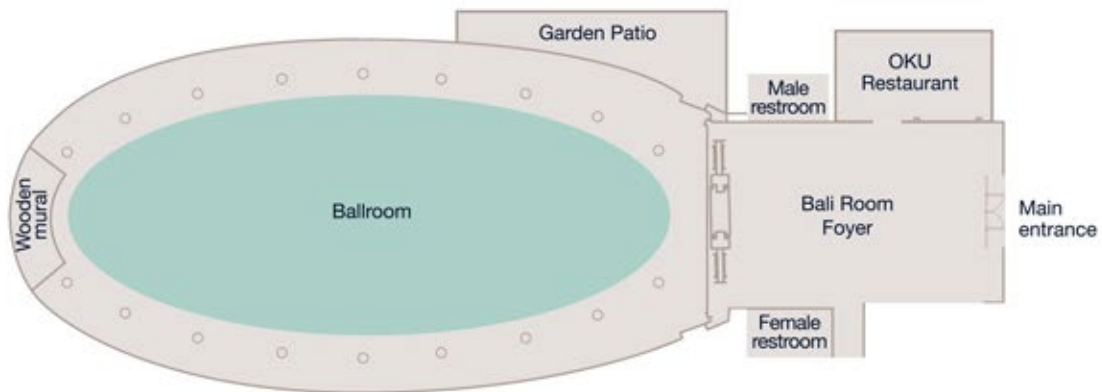

Level 11, West Mall, Grand Indonesia

ROOM	FLOOR AREA in sq m	LENGTH in m	WIDTH in m	CEILING HEIGHT in m	RECEPTION	BANQUET	THEATRE	CLASSROOM	U-SHAPE	BOARDROOM
Grand Ballroom	2700	62.6	27.5	7	3000	1000	2400	1140	-	-
Pre Function	588	62.6	9.4	7	-	-	-	-	-	-
Foyer	369	36.9	10	7	-	-	-	-	-	-
Ballroom A	430	27.5	15.7	7	500	280	470	250	70	-
Ballroom B	430	27.5	15.6	7	500	280	470	250	70	-
Ballroom C	420	27.5	15.9	7	500	280	470	250	70	-
Ballroom D	420	27.5	15.4	7	500	280	470	250	70	-

Bali Room

Lobby Level, Hotel Indonesia Kempinski Jakarta

ROOM	FLOOR AREA in sq m	LENGTH in m	WIDTH in m	CEILING HEIGHT in m	RECEPTION	BANQUET	THEATRE	CLASSROOM	U-SHAPE	BOARDROOM
Bali Room	1000	47	23.8	8	1000	350	800	400	120	-
Foyer	249	19.5	12.8	3	-	-	-	-	-	-

Heritage I & Heritage II

Level 16, Hotel Indonesia Kempinski Jakarta

HERITAGE II

HERITAGE I

ROOM	FLOOR AREA	LENGTH	WIDTH	CEILING HEIGHT	RECEPTION	BANQUET	THEATRE	CLASSROOM	U-SHAPE	BOARDROOM
	in sq m				in m	in m	in m			
Heritage I	240	46	5.5	2.6	180	140	200	150	40	60
Heritage I Function	138	26	5.5	2.6	100	80	120	90	40	60
Heritage I Pre-Function	105	20	5.5	2.6	80	60	80	60	-	-
Heritage II	116	19.6	5.5	2.6	80	60	100	42	30	33
Heritage II Function	82	15.5	5.5	2.6	50	50	60	42	30	33
Heritage II Pre-Function	36	4.1	5.5	2.6	30	10	40	-	-	-

Boardrooms

Level 2, Hotel Indonesia Kempinski Jakarta

ROOM	FLOOR AREA	LENGTH	WIDTH	CEILING HEIGHT	RECEPTION	BANQUET	THEATRE	CLASSROOM	U-SHAPE	BOARDROOM
	in sq m				in m	in m	in m			
Cendana	37.5	7.5	5	2.7	-	-	-	-	-	10
Eboni	37.5	7.5	5	2.7	-	-	-	-	-	10
Damar	37.5	7.5	5	2.7	-	-	-	-	-	10
Angsana	37.5	7.5	5	2.7	-	-	-	-	-	10
Palapi	37.5	7.5	5	2.7	-	-	-	-	-	10
Jati	37.5	7.5	5	2.7	-	-	-	-	-	10