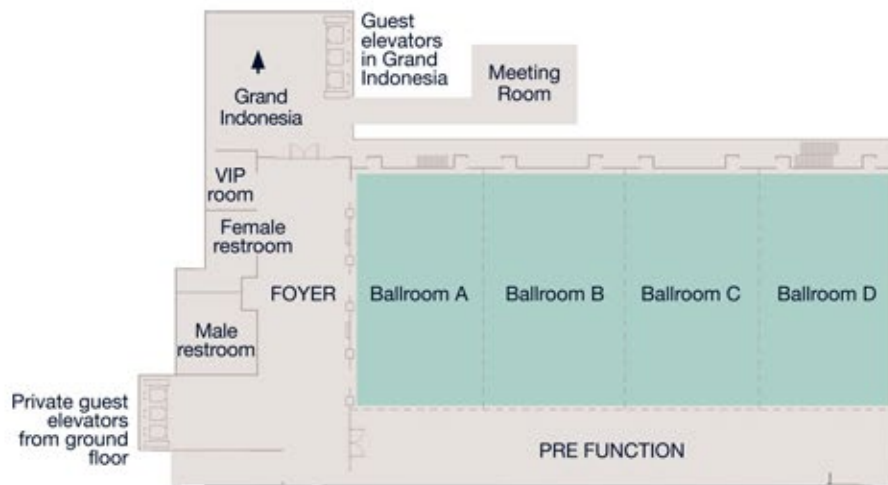

MICE FACT SHEET

Generous in size yet personalized in service

Within the walls of the first five-star hotel in Indonesia,
Kempinski offers you pure luxury in the heart of the capital.

Kempinski Grand Ballroom

Level 11, West Mall, Grand Indonesia

ROOM	FLOOR AREA in sq m	LENGTH in m	WIDTH in m	CEILING HEIGHT in m	RECEPTION	BANQUET	THEATRE	CLASSROOM	U-SHAPE	BOARDROOM
Grand Ballroom	2700	62.6	27.5	7	3000	1000	2400	1140	-	-
Pre Function	588	62.6	9.4	7	-	-	-	-	-	-
Foyer	369	36.9	10	7	-	-	-	-	-	-
Ballroom A	430	27.5	15.7	7	500	280	470	250	70	-
Ballroom B	430	27.5	15.6	7	500	280	470	250	70	-
Ballroom C	420	27.5	15.9	7	500	280	470	250	70	-
Ballroom D	420	27.5	15.4	7	500	280	470	250	70	-

Bali Room

Lobby Level, Hotel Indonesia Kempinski Jakarta

ROOM	FLOOR AREA in sq m	LENGTH in m	WIDTH in m	CEILING HEIGHT in m	RECEPTION	BANQUET	THEATRE	CLASSROOM	U-SHAPE	BOARDROOM
Bali Room	1000	47	23.8	8	1000	350	800	400	120	-
Foyer	249	19.5	12.8	3	-	-	-	-	-	-

Boardrooms

Level 2, Hotel Indonesia Kempinski Jakarta

ROOM	FLOOR AREA	LENGTH	WIDTH	CEILING HEIGHT	RECEPTION	BANQUET	THEATRE	CLASSROOM	U-SHAPE	BOARDROOM
	in sq m				in m	in m	in m			
Cendana	37.5	7.5	5	2.7	-	-	-	-	-	10
Eboni	37.5	7.5	5	2.7	-	-	-	-	-	10
Damar	37.5	7.5	5	2.7	-	-	-	-	-	10
Angsana	37.5	7.5	5	2.7	-	-	-	-	-	10
Palapi	37.5	7.5	5	2.7	-	-	-	-	-	10
Jati	37.5	7.5	5	2.7	-	-	-	-	-	10